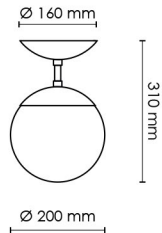

LORD 1 CEILING / WALL

MODEL Ø200

BLACK/SMOKED GLASS

ART.NO. 232520105

BLACK/OPAL GLASS

ART.NO. 232520005

BRONZE COLORED/OPAL GLASS

ART.NO. 232520223

**BRONZE COLORED/
SMOKED GLASS**

ART.NO. 232520123

BRASS/BROWN GLASS

ART.NO. 232520201

BRASS/OPAL GLASS

ART.NO. 232520001

STEEL /OPAL GLASS

ART.NO. 232520500